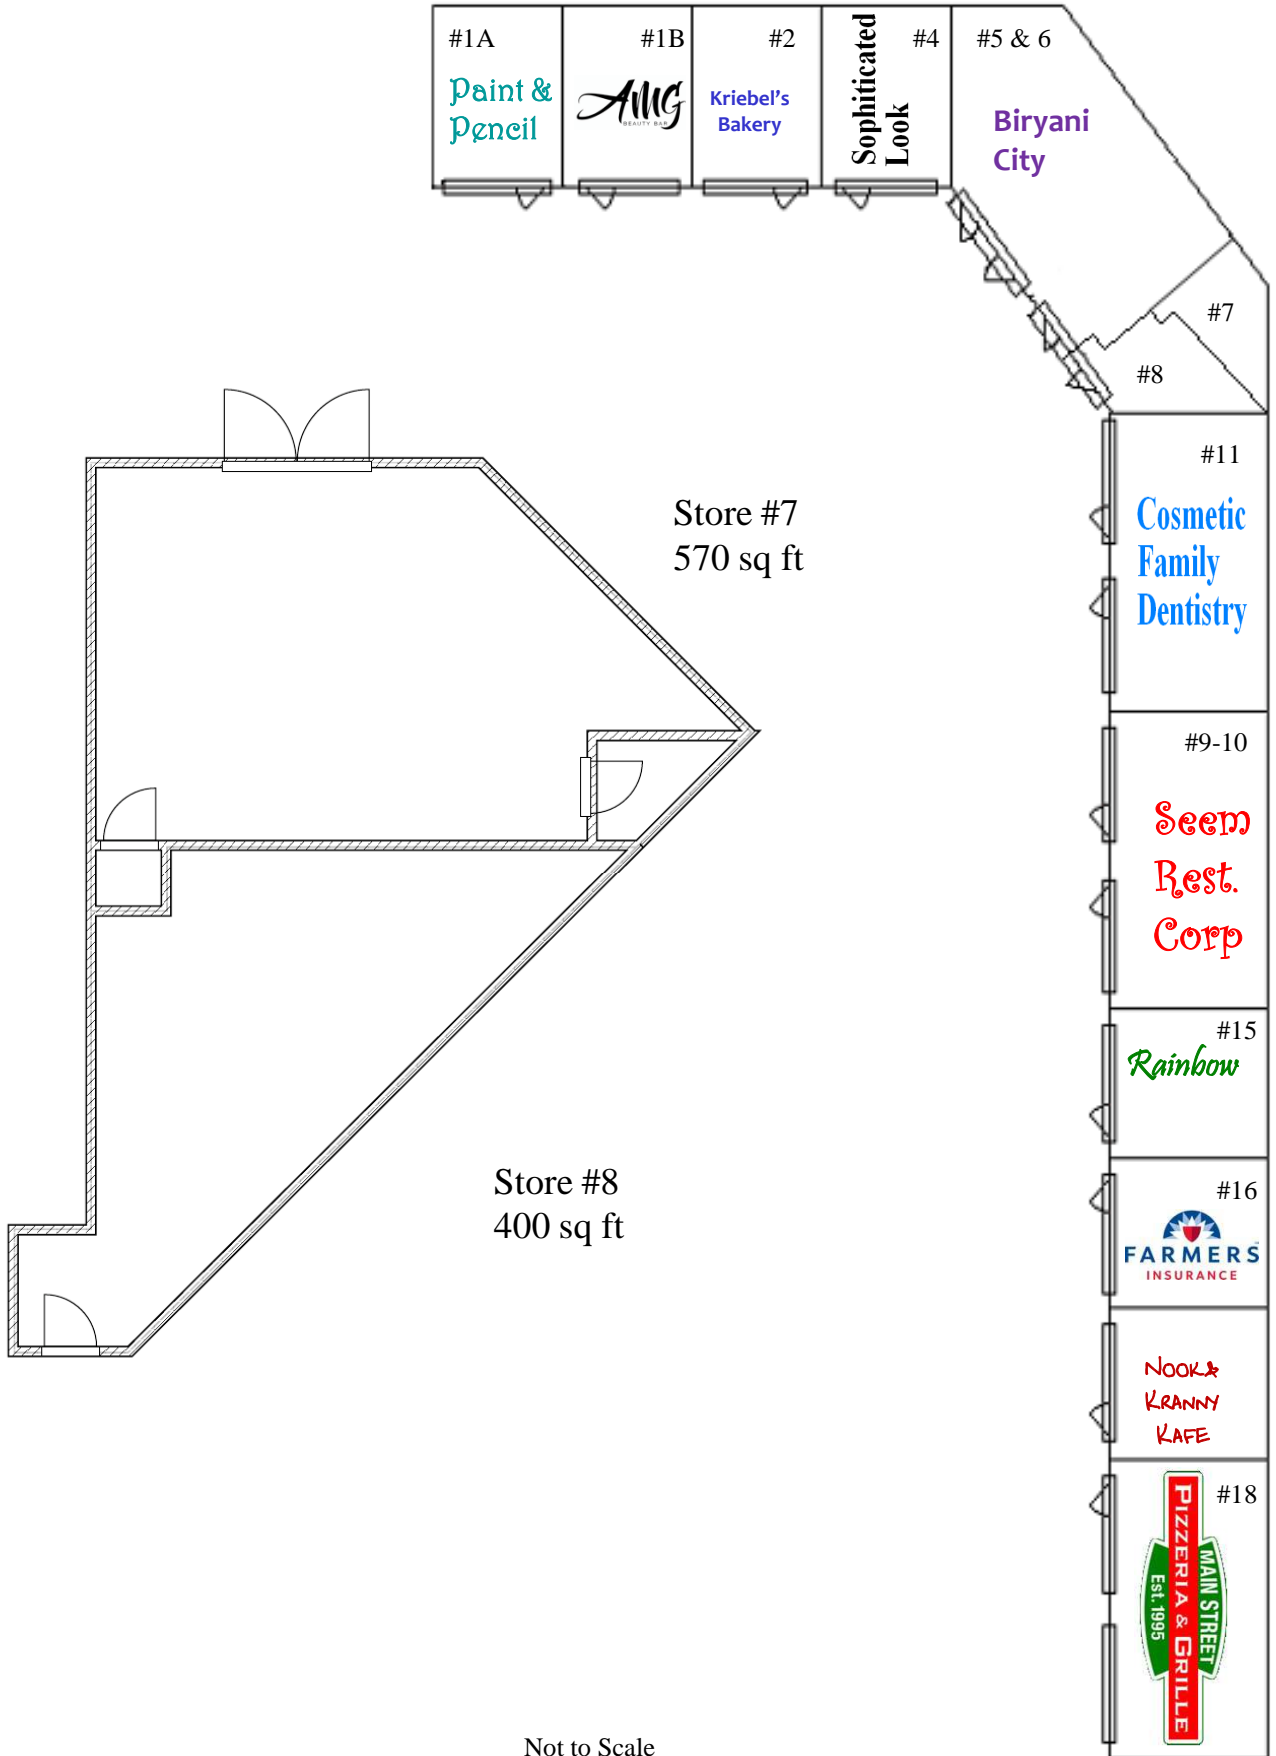

COLONIAL SHOPPING CENTER

3140 West Ridge Pike, Eagleville, PA 19403

AVAILABLE

970 Square Foot Office/Retail Space

\$17.00 Per Square Foot

\$1,375.00 Per Month + utilities & janitorial

Join Biryani City, Sophisticated Look Salon, Kriebel's Custom Bakery, Cosmetic Family Dentistry, Seem Restaurant Corp., Farmer's Insurance, Rainbow, AMG Beauty Bar, The Paint & Pencil, Nook & Kranny Kafe and Main Street Pizzeria & Grille

High Visibility Location

Free Digital Sign Advertising

Excellent Accessibility

Large Plate-Glass Showcase Windows

Signage On Heavily Traveled Ridge Pike

SEPTA Bus Lines Access to
The Norristown Transportation Center

RPB (Ridge Pike Business District) Zoning Provides For
Most Office and Retail Store Uses

**J.M. BASILE
& ASSOCIATES, INC.**

COMMERCIAL & INDUSTRIAL REALTORS

133 Ivy Lane, King of Prussia, PA 19406

Tel. 610-768-4000 Fax 610-768-4006

Colonial Shopping Center

Site Plan

Not to Scale