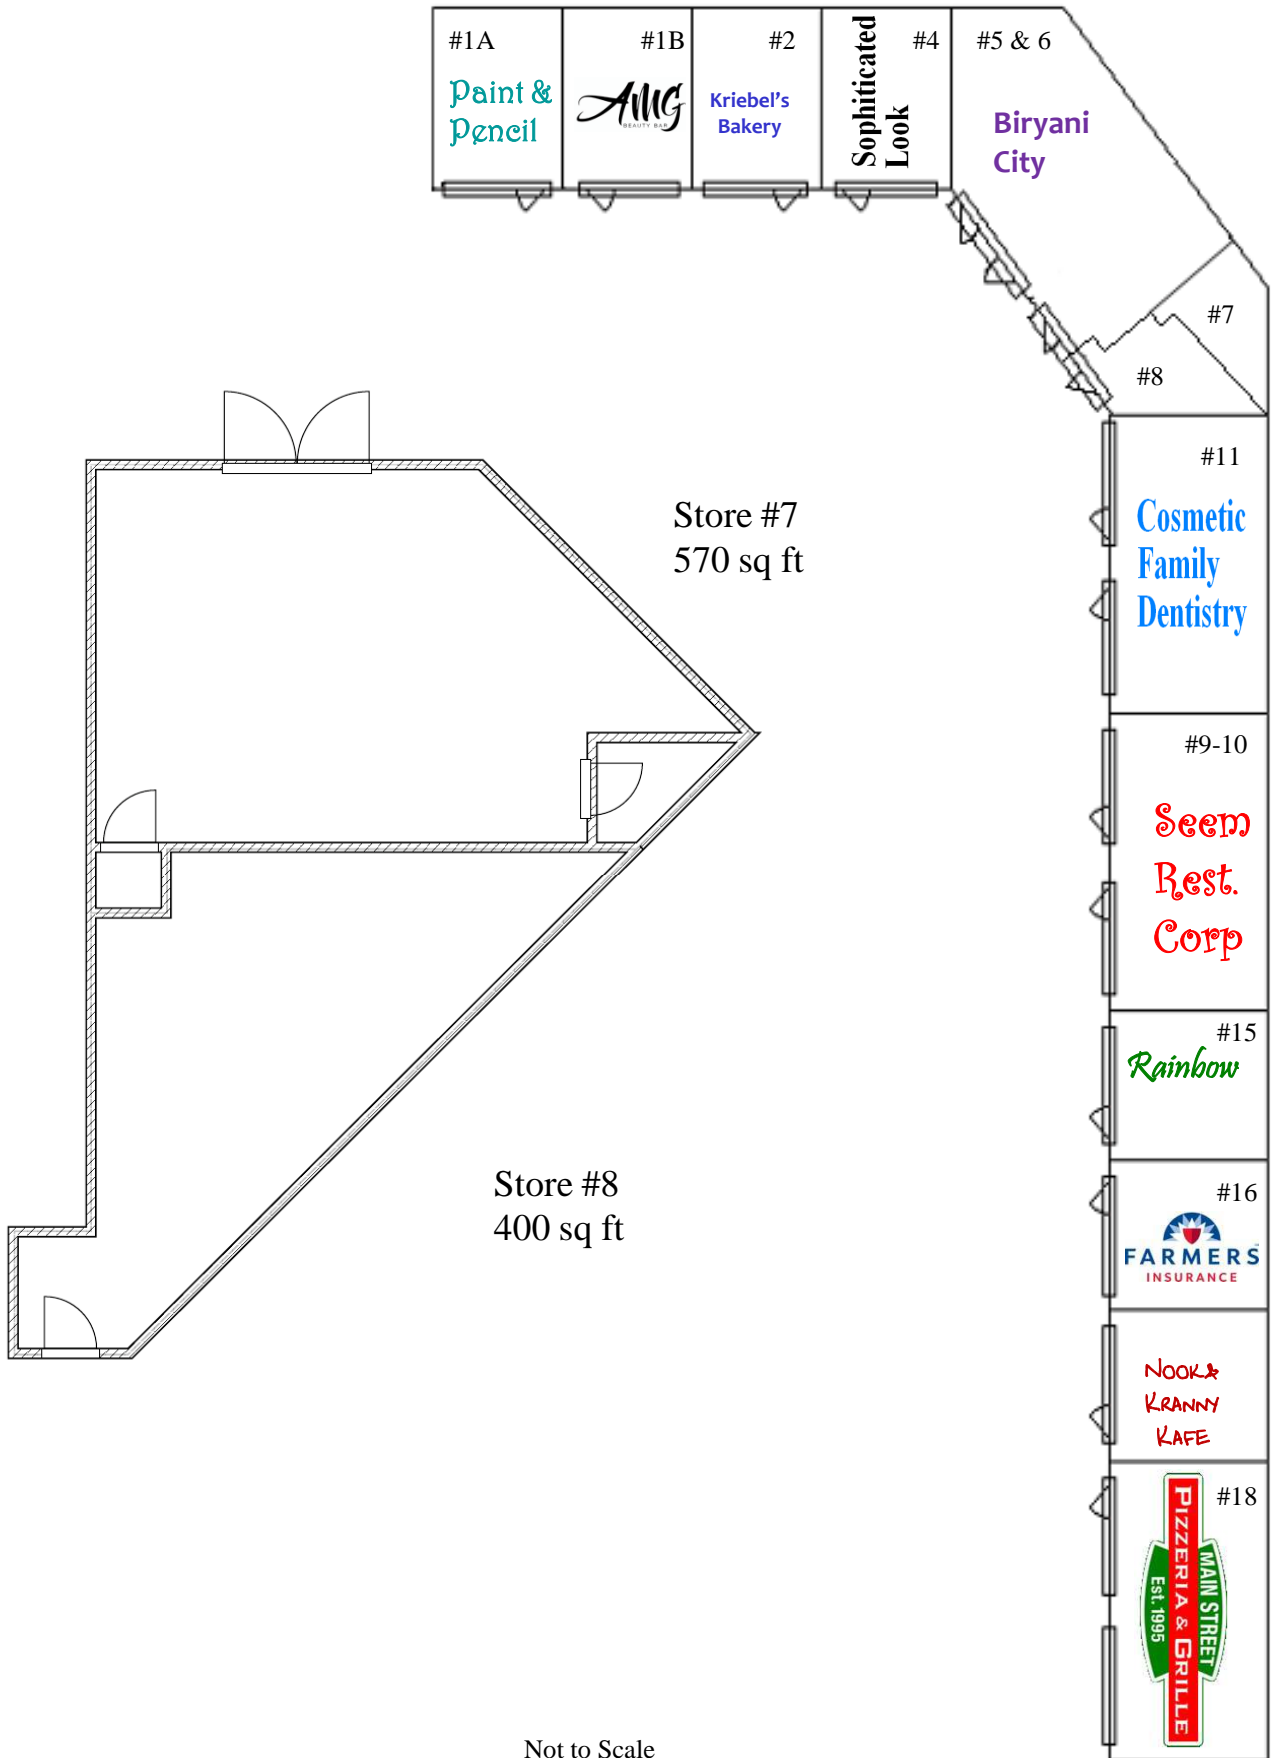

## AVAILABLE

970 Square Foot Office/Retail Space

\$17.00 Per Square Foot

\$1,375.00 Per Month + utilities & janitorial

Join Biryani City, Sophisticated Look Salon, Kriebel's Custom Bakery, Cosmetic Family Dentistry, Seem Restaurant Corp., Farmer's Insurance, Rainbow, AMG Beauty Bar, The Paint & Pencil, Nook & Kranny Kafe and Main Street Pizzeria & Grille

High Visibility Location

Free Digital Sign Advertising

Excellent Accessibility

Large Plate-Glass Showcase Windows

Signage On Heavily Traveled Ridge Pike

SEPTA Bus Lines Access to  
The Norristown Transportation Center

RPB (Ridge Pike Business District) Zoning Provides For  
Most Office and Retail Store Uses

**J.M. BASILE  
& ASSOCIATES, INC.**

COMMERCIAL & INDUSTRIAL REALTORS

133 Ivy Lane, King of Prussia, PA 19406

Tel. 610-768-4000 Fax 610-768-4006

## Site Plan

Not to Scale